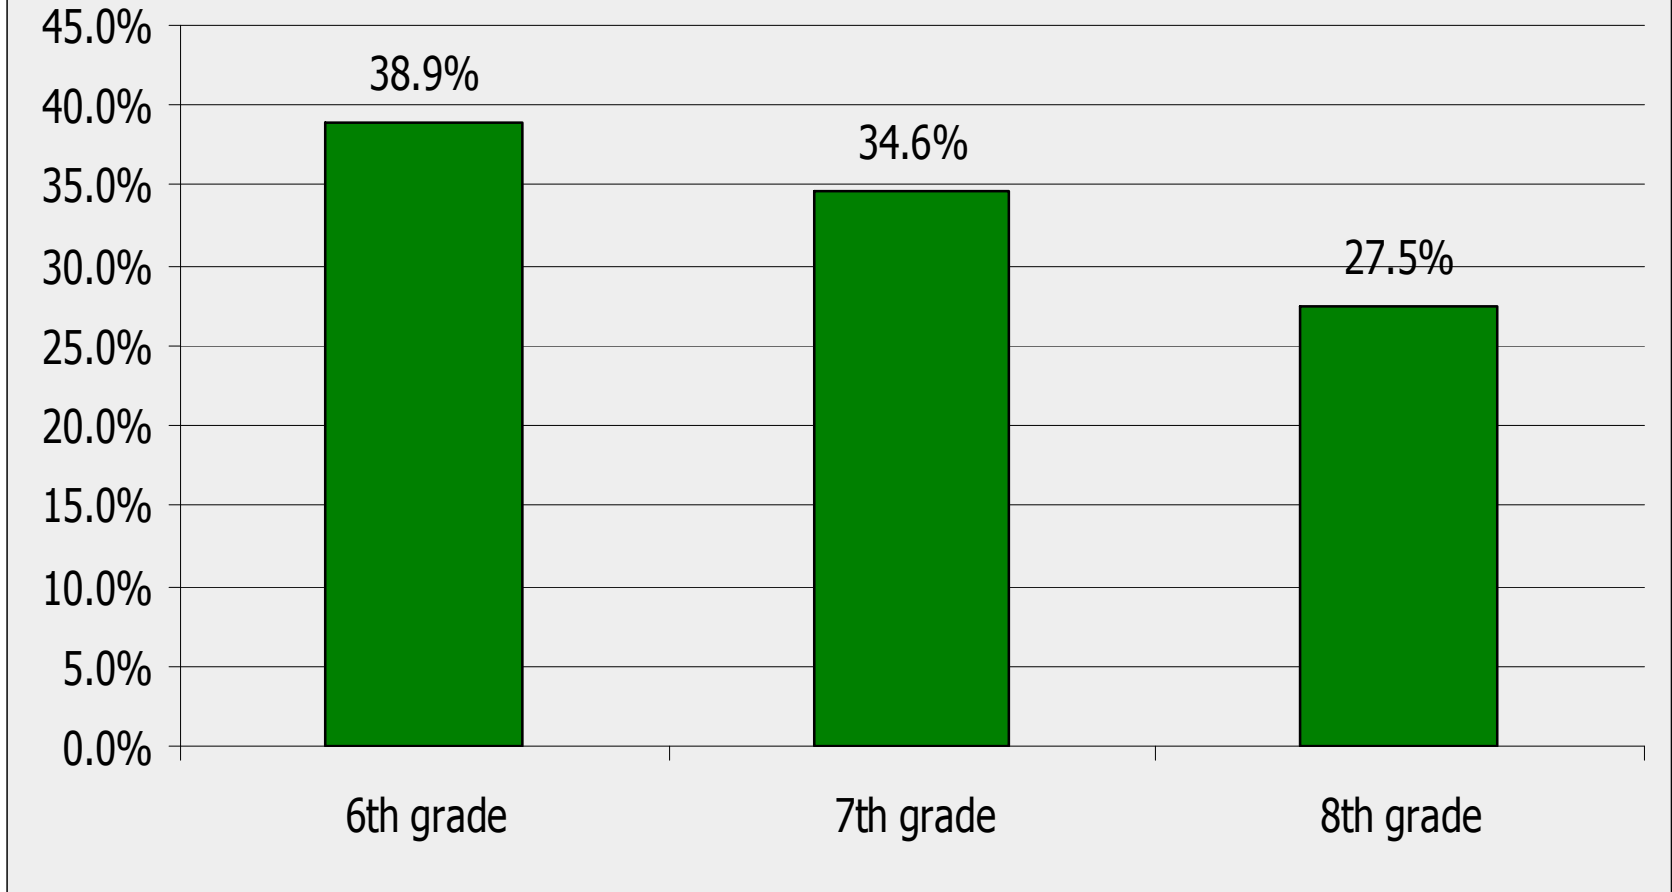

On-line School Climate Survey SY 09-10

Please indicate which grade level you are currently enrolled in