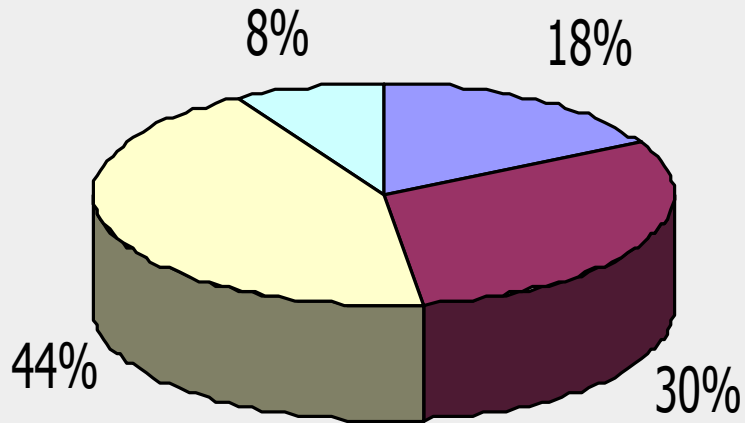

JC Booth Middle School

On-line School Climate Survey

SY 09-10

Sponsored by the JCBMS School Council

On-line School Climate Survey SY 09-10

Please indicate your gender (sex)

**A total of 596 out of 1015 students responded to this survey
59% of the school's student population**

On-line School Climate Survey SY 09-10

Please indicate which grade level you are currently enrolled in

On-line School Climate Survey SY 09-10

JC Booth Middle School is a nice place to learn.

On-line School Climate Survey SY 09-10

I feel like I fit in at JC Booth Middle School.

On-line School Climate Survey SY 09-10

The rules at JC Booth Middle School are reasonable.

On-line School Climate Survey SY 09-10

My opinions are valued by the teachers at JC Booth Middle School.

On-line School Climate Survey SY 09-10

Classes at JC Booth Middle School are boring.

Strongly Agree

Agree

Disagree

Strongly Disagree

On-line School Climate Survey SY 09-10

On-line School Climate Survey SY 09-10