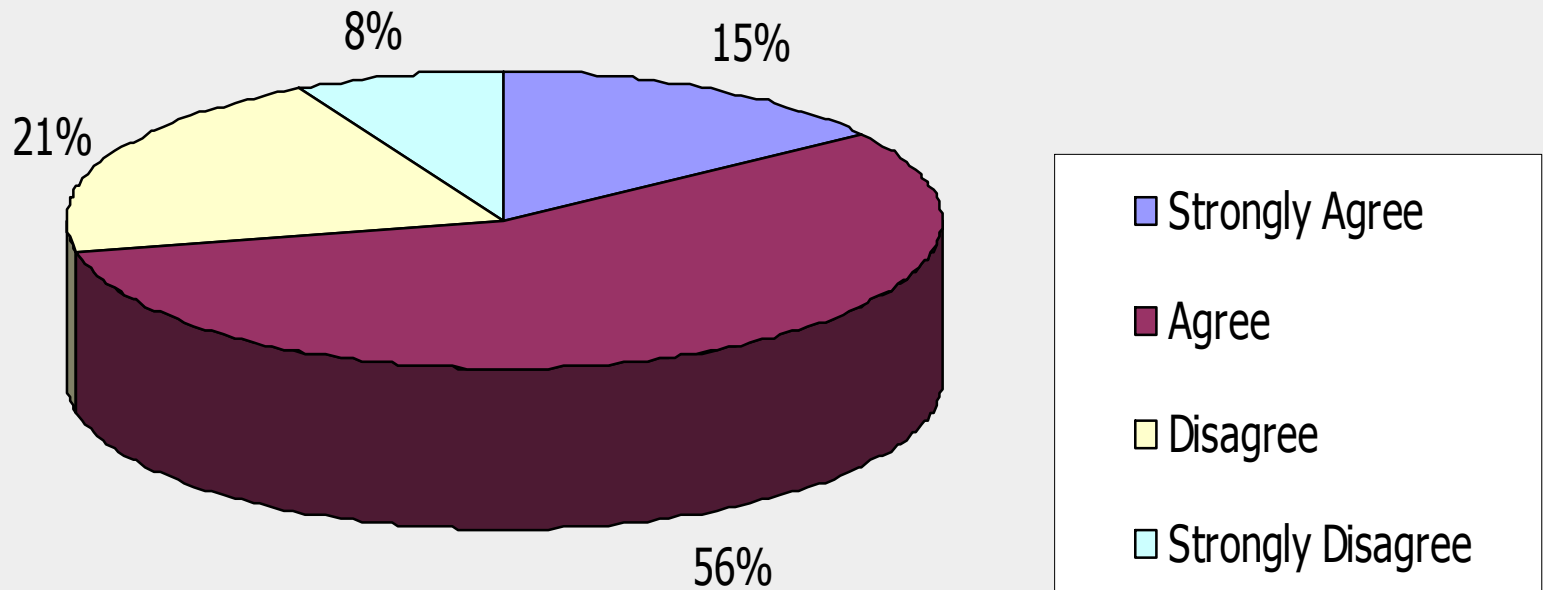

On-line School Climate Survey SY 09-10

The rules at JC Booth Middle School are reasonable.