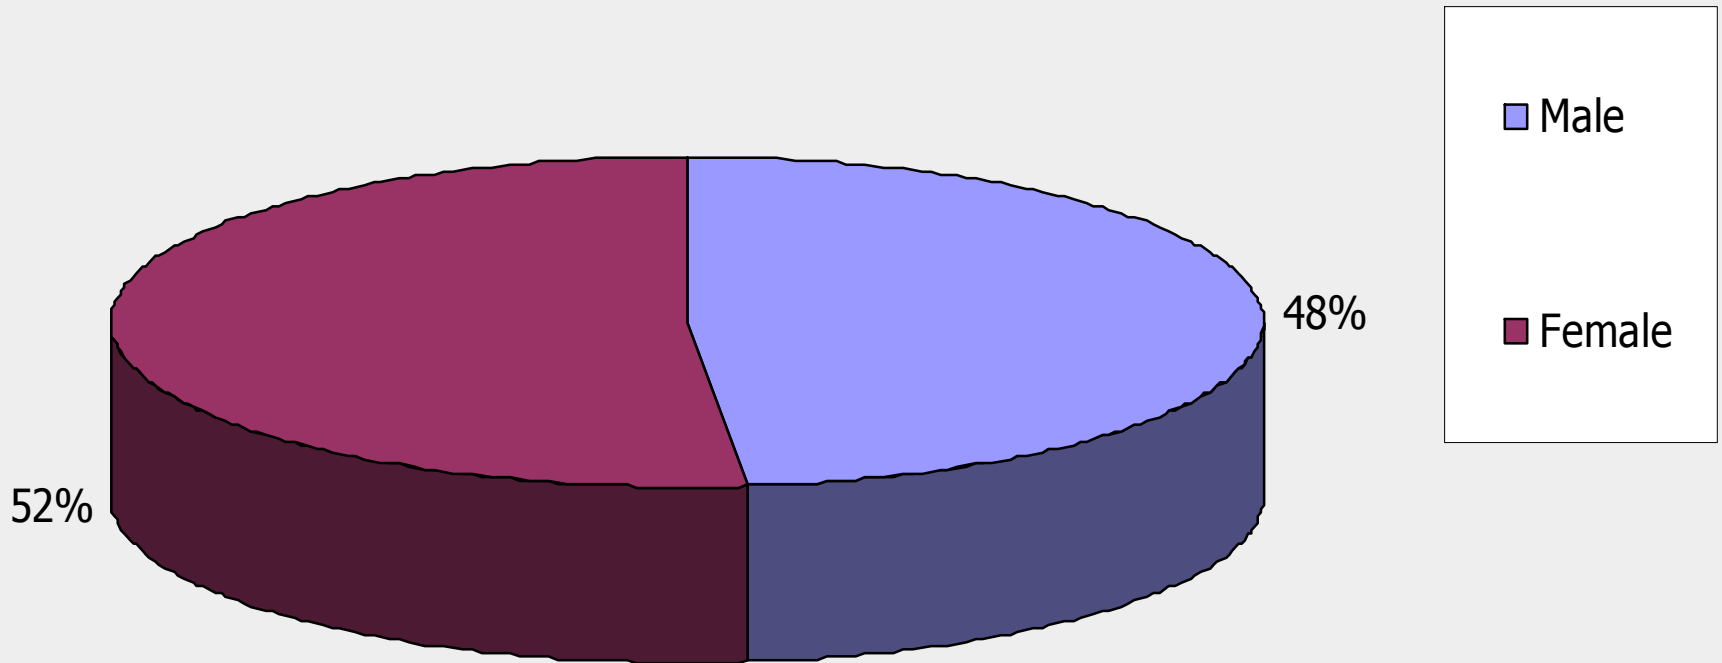

JC Booth Middle School

On-line School Climate Survey

SY 09-10

Sponsored by the JCBMS School Council

On-line School Climate Survey SY 09-10

Please indicate your gender (sex)

**A total of 596 out of 1015 students responded to this survey
59% of the school's student population**