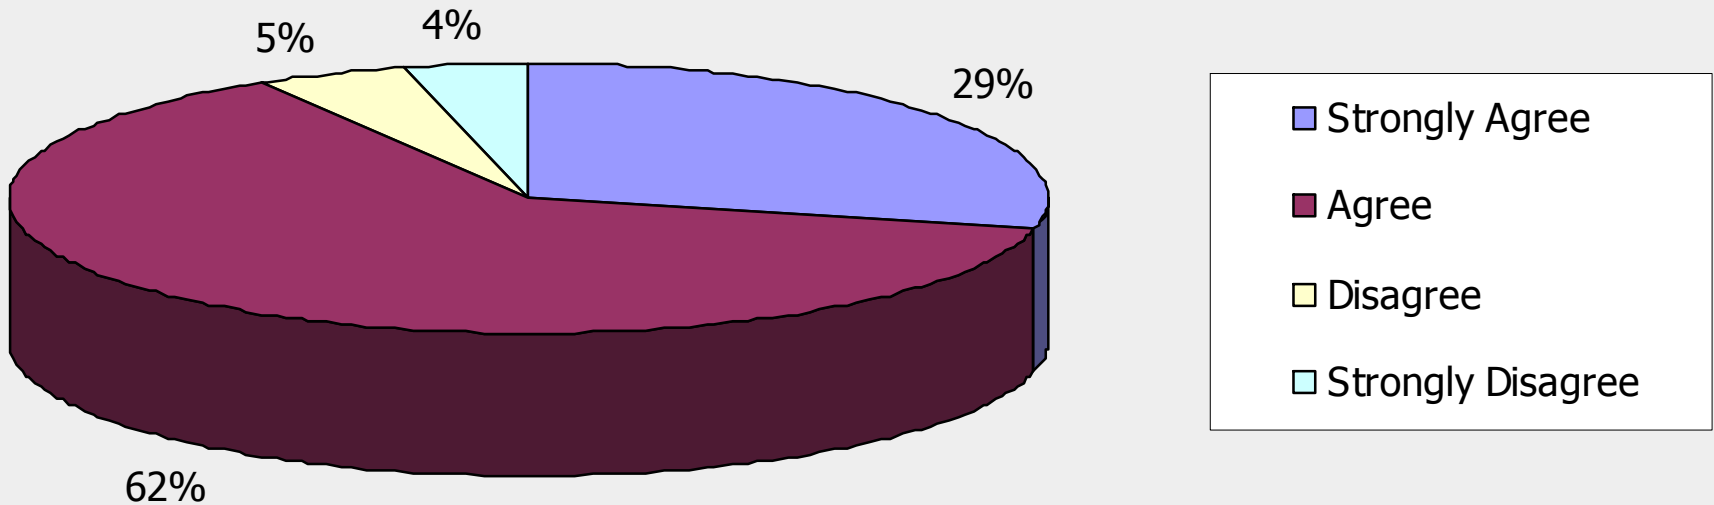

On-line School Climate Survey SY 09-10

JC Booth Middle School is a nice place to learn.